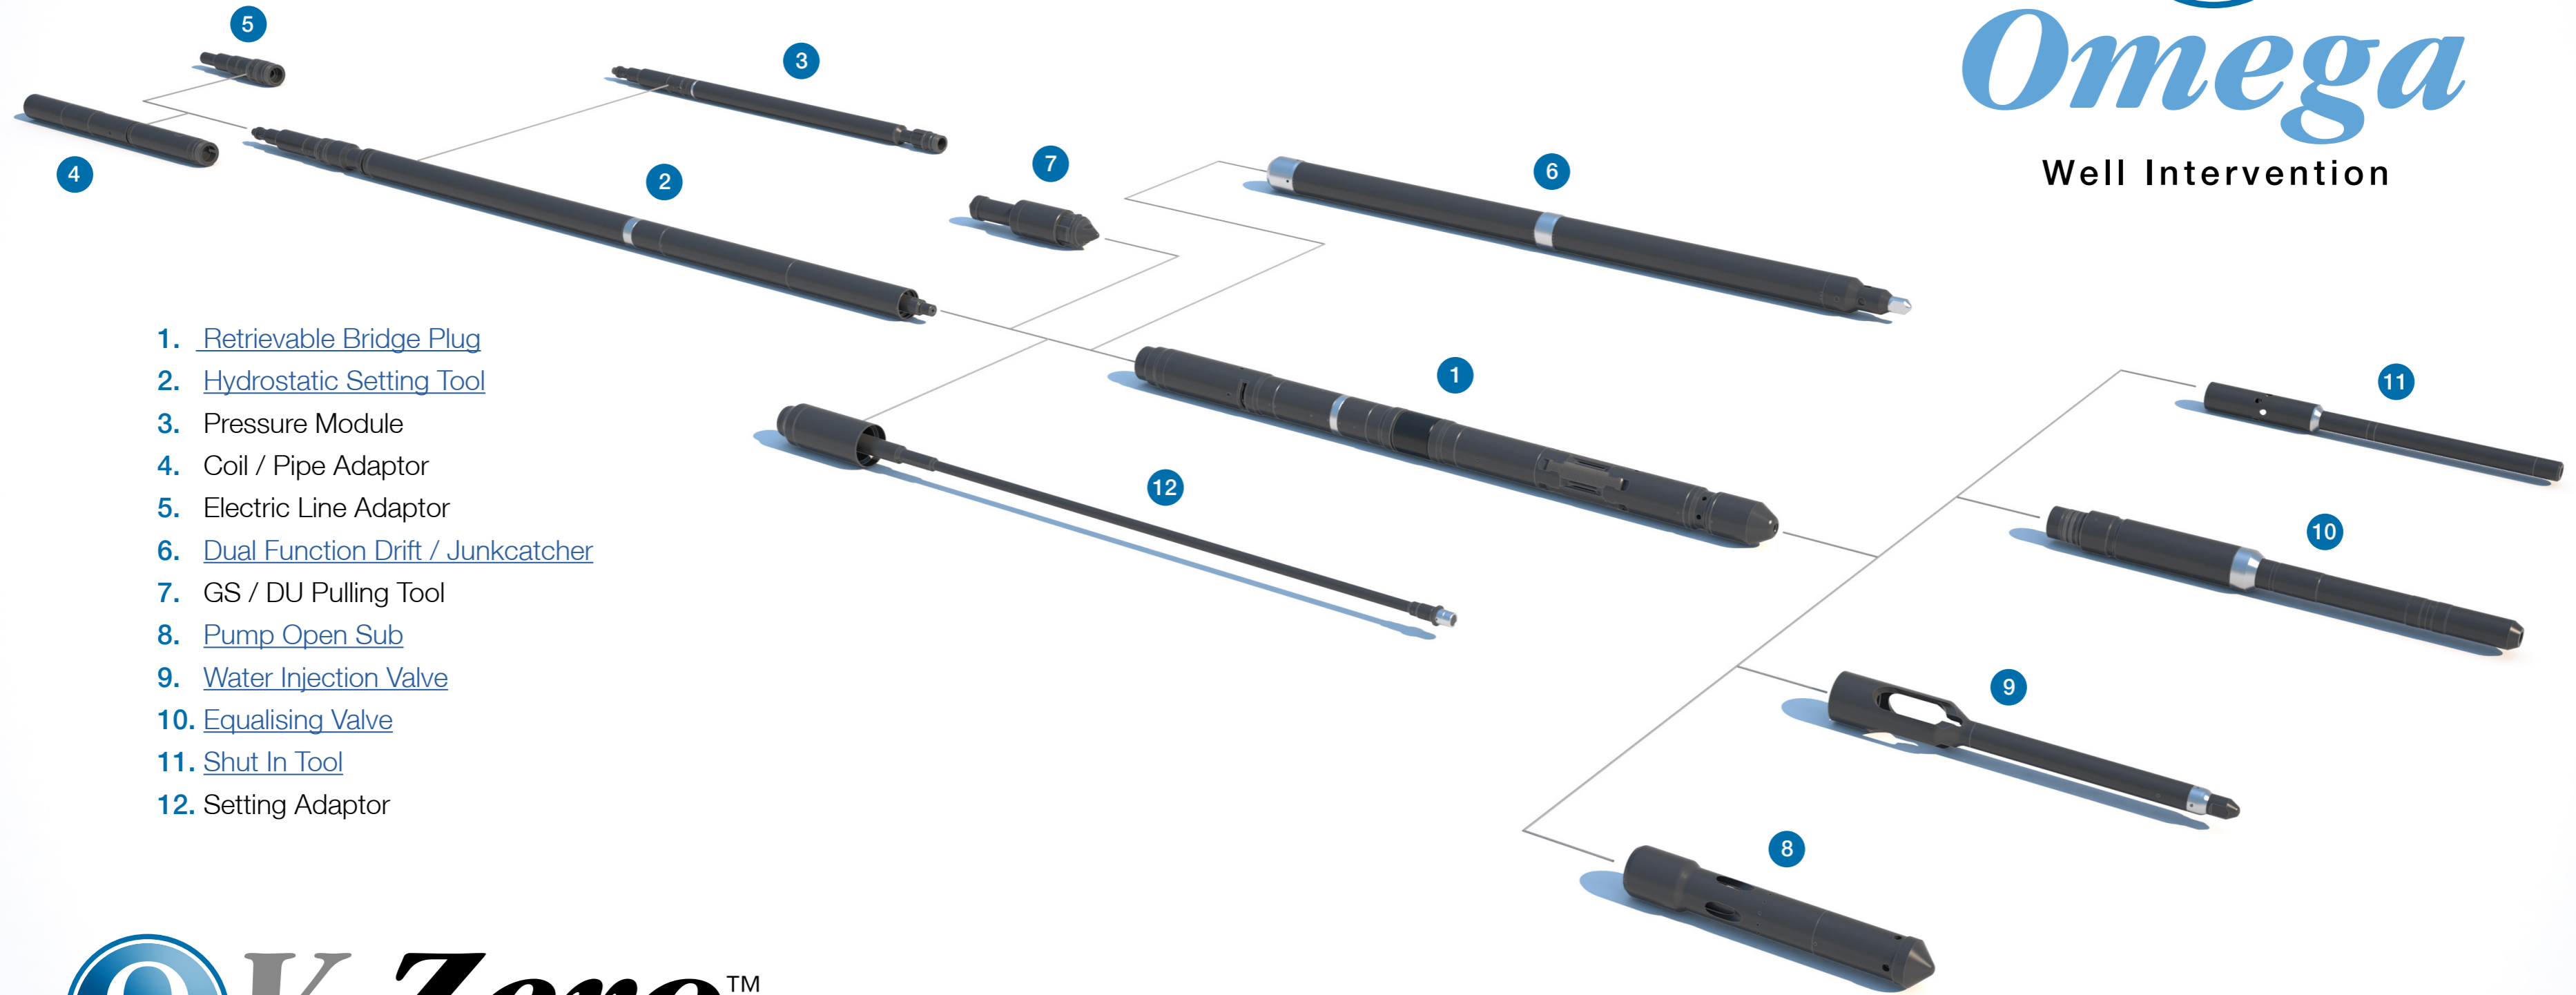

Omega Retrievable Bridge Plug

Product Family

Omega

Well Intervention

1. [Retrievable Bridge Plug](#)
2. [Hydrostatic Setting Tool](#)
3. Pressure Module
4. Coil / Pipe Adaptor
5. Electric Line Adaptor
6. [Dual Function Drift / Junkcatcher](#)
7. GS / DU Pulling Tool
8. [Pump Open Sub](#)
9. [Water Injection Valve](#)
10. [Equalising Valve](#)
11. [Shut In Tool](#)
12. Setting Adaptor